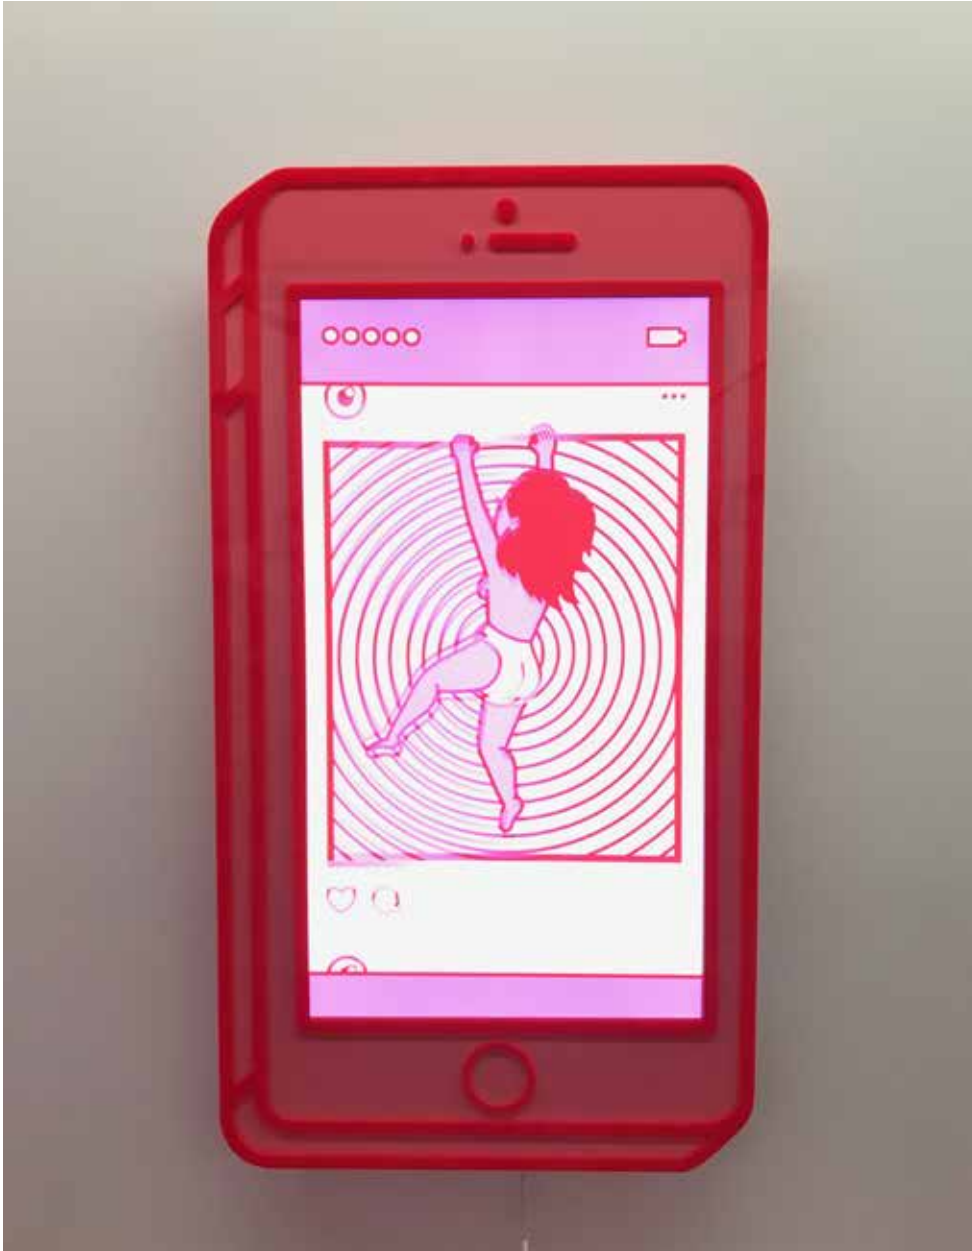

Title	Year	Medium	Dimensions	Edition	Price, inc. GST
Climb	2017	Electric Objects Screens Perspex Frames	382mm x 700mm	Original	NFS