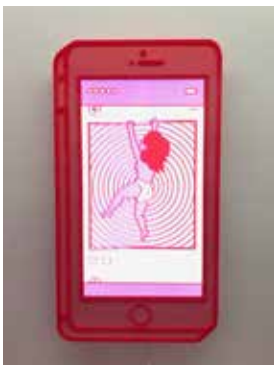

Climb
2017
Electric Objects Screens, Perspex Frames
382mm x 700mm
Original **NFS**