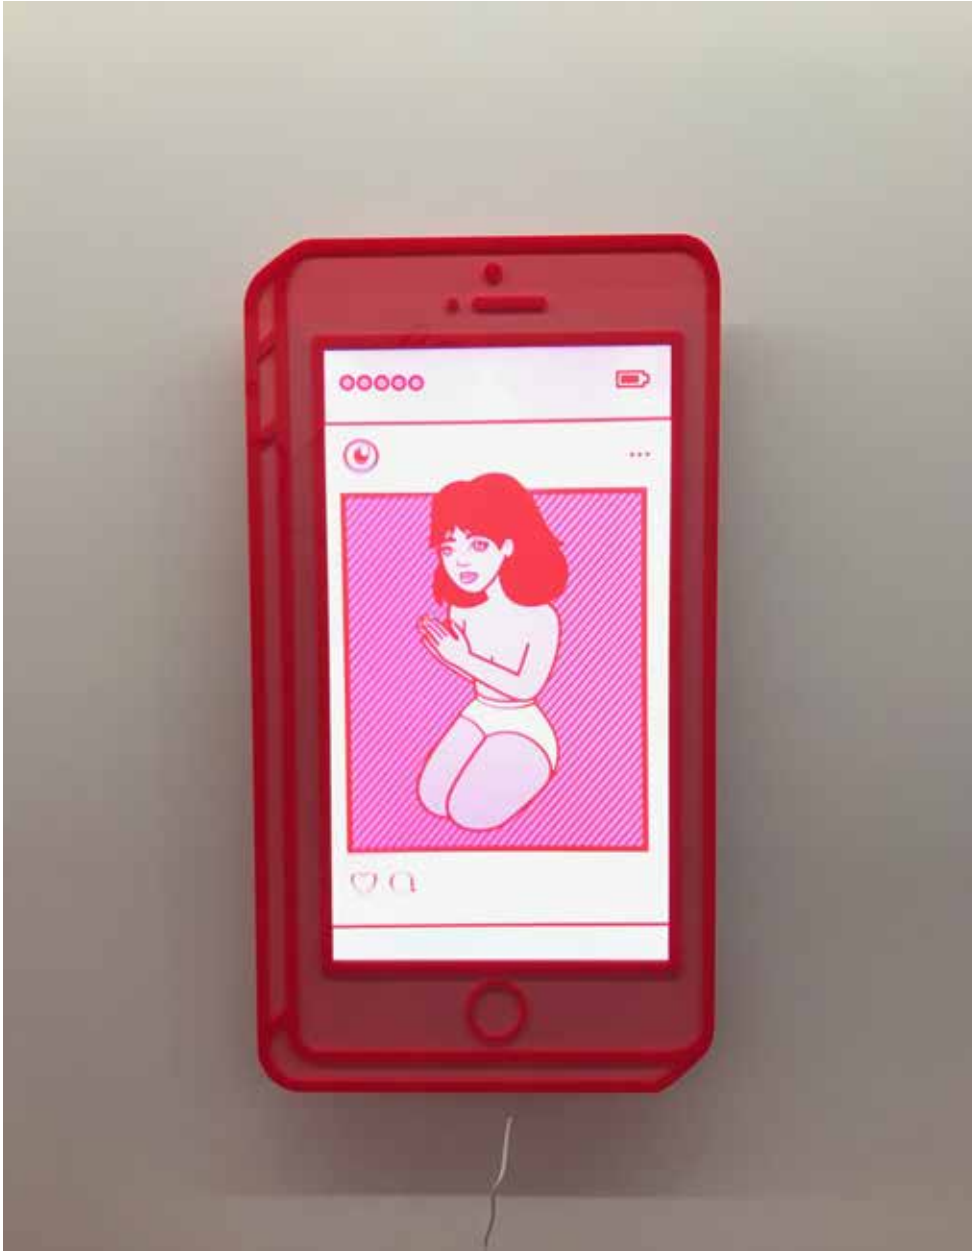

Title	Year	Medium	Dimensions	Edition	Price, inc. GST
Please Like Me	2017	Electric Objects Screens Perspex Frames	382mm x 700mm	Original	NFS